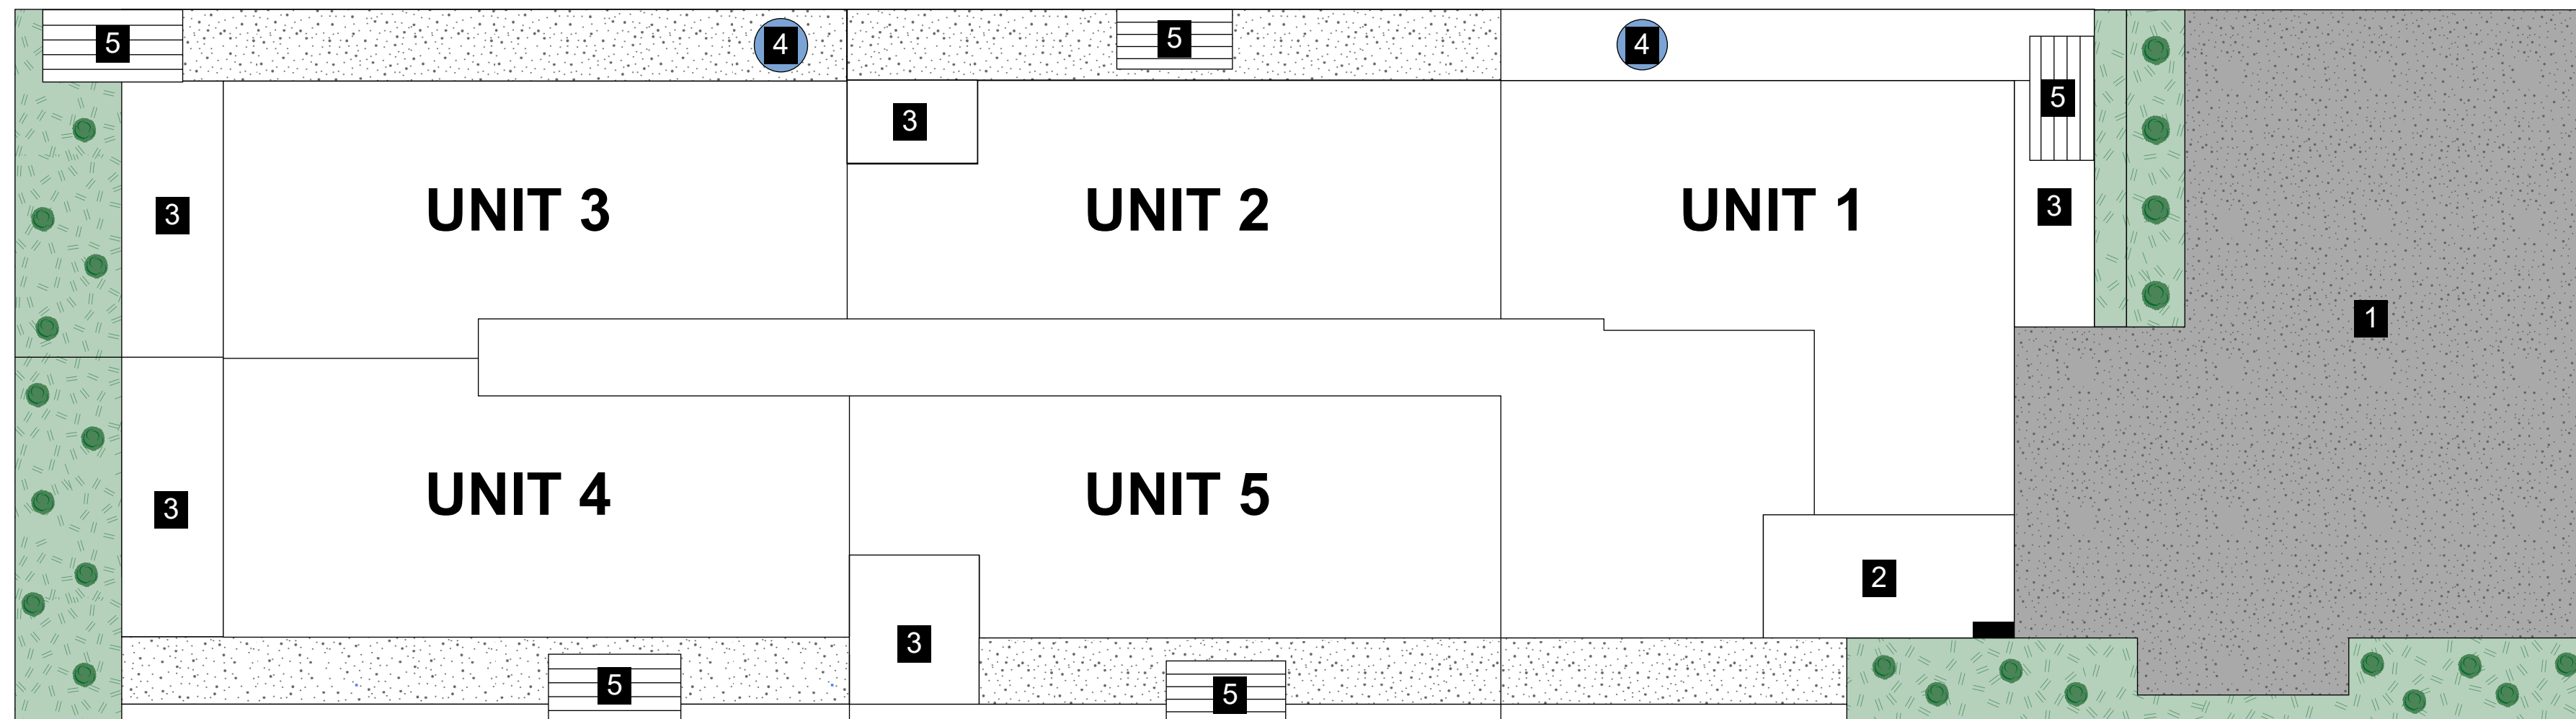

23 Leah Avenue, Salisbury

5 Bed 5 Bath

LEGEND

- 1. Driveway
- 2. Porch
- 3. Patio
- 4. Hot Water Tank
- 5. Clothes Line

Internal : 182m²

SITE PLAN

FLOOR PLAN

virtual tours