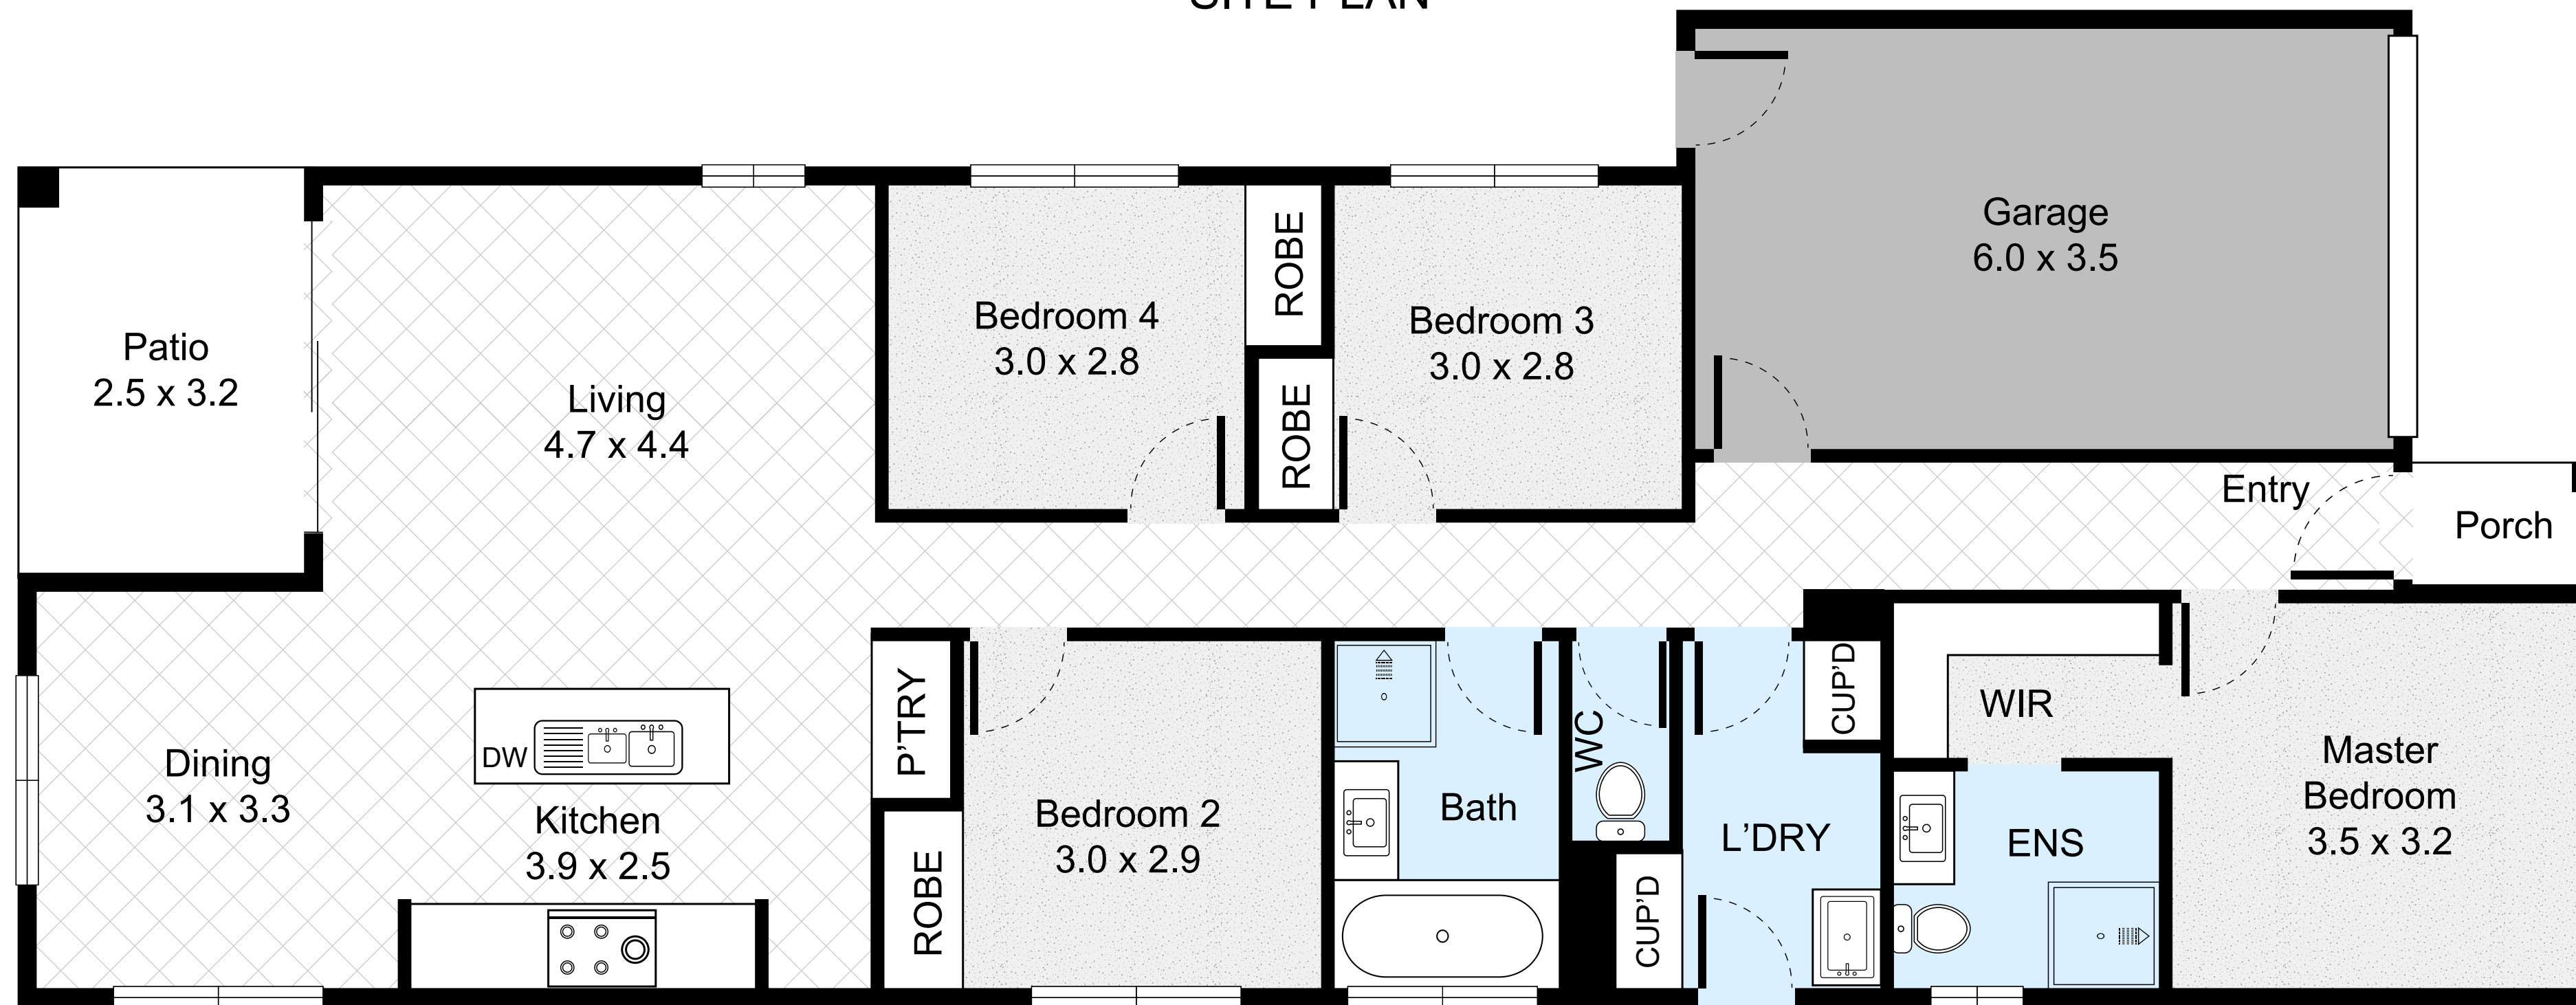

9 Eagle Street, Flagstone

 4 Bed
  2 Bath
  1 Car

SITE PLAN

LEGEND

- 1. Driveway
- 2. Porch
- 3. Patio
- 4. Clothes Line

Internal : 148m²
 External : 8m²

FLOOR PLAN

virtual tours